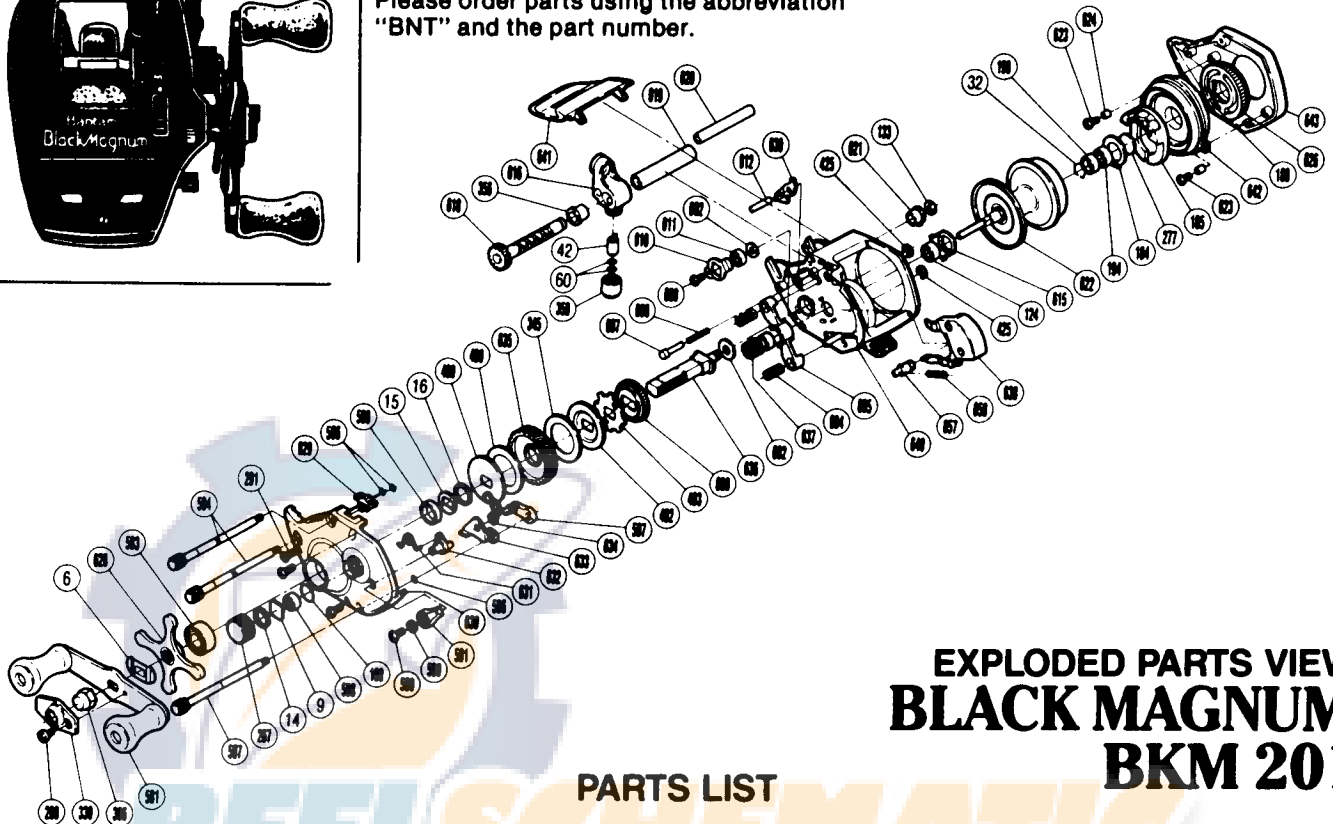

**1987 REPAIR MANUAL**

Shimano American Corporation, One Shimano Dr.  
 Irvine, CA 92718

**TO ORDER:**

This reel belongs to the "Bantam" series.  
 Please order parts using the abbreviation  
 "BNT" and the part number.

**PART # DESCRIPTION**

- 492. Key Washer "B"
- 493. Anti-Reverse Ratchet
- 581. Handle Assembly
- 583. Drive Shaft Bearing
- 584. Side Plate Bolt "C"
- 586. Bolt Retainer
- 587. Side Plate Bolt "A"
- 588. Spool Shaft Bushing
- 589. Flipping Lever Screw
- 590. Lock Washer
- 591. Flipping Lever
- 597. Retractor Spring Guide
- 598. Bushing
- 600. Idle Gear
- 602. Drive Shaft Washer "C"
- 604. Yoke Spring
- 605. Yoke
- 607. Switch Spring Pin
- 608. Switch Spring
- 609. Drive Shaft Retainer Screw
- 610. Drive Shaft Retainer
- 611. Drive Shaft Bushing
- 612. Anti-Reverse Pawl Pin
- 615. Bearing Retainer
- 616. Line Guide
- 618. Worm Shaft

**PART # DESCRIPTION**

- 619. Level Wind Guard
- 620. Stabilizer Bar
- 621. Worm Bearing "B"
- 622. Spool
- 623. Dial Case Screw
- 624. Screw Support
- 625. Dial Case
- 626. Magnetic Control Dial
- 628. Star Drag
- 629. Anti-Reverse Switch
- 630. Left Side Plate
- 631. Cam Spring
- 632. Flipping Cam
- 633. Joint Plate
- 634. Retractor Spring
- 635. Drive Gear
- 636. Drive Shaft
- 637. Pinion Gear
- 638. Clutch Button
- 639. Anti-Reverse Pawl
- 640. One-Piece Frame
- 641. Level Wind Protector
- 642. Dial Case
- 643. Right Side Plate
- 657. Clutch Button Guide Pin
- 658. Flipping Retractor Spring