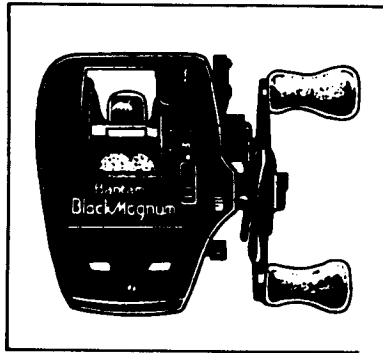

**1987 REPAIR MANUAL**

Shimano American Corporation, One Shimano Dr.  
 Irvine, CA 92718

**TO ORDER:**

This reel belongs to the "Bantam" series.  
 Please order parts using the abbreviation  
 "BNT" and the part number.

**EXPLODED PARTS VIEW  
 BLACK MAGNUM®  
 BKM 201**

**PARTS LIST**

**PART # DESCRIPTION**

- 6. Friction Washer (A)
- 9. Spacer (A)
- 14. Friction Washer (B)
- 15. Drag Spring Washer
- 16. Friction Washer (C)
- 32. Bearing Retainer
- 42. Line Guide Pawl
- 60. Spacer (Optional)
- 124. Spool Shaft Bearing
- 133. Worm Shaft Retainer
- 184. Magnet Retainer Lock
- 185. Magnet Retainer
- 188. O Ring
- 194. Ball Bearing
- 198. Bearing Spacer
- 267. Cast Control Cap
- 277. Spacer (B)
- 280. Handle Screw "B"
- 291. Side Plate Screw
- 306. Handle Nut
- 330. Handle Nut Lock Plate
- 345. Drive Shaft Washer "B"
- 356. Worm Bearing "A"
- 358. Pawl Cap
- 425. Clutch Button Lock
- 489. Key Washer "A"
- 490. Drag Washer

**PART # DESCRIPTION**

- 619. Level Wind Guard
- 620. Stabilizer Bar
- 621. Worm Bearing "B"
- 622. Spool
- 623. Dial Case Screw
- 624. Screw Support
- 625. Dial Case
- 626. Magnetic Control Dial
- 628. Star Drag
- 629. Anti-Reverse Switch
- 630. Left Side Plate
- 631. Cam Spring
- 632. Flipping Cam
- 633. Joint Plate
- 634. Retractor Spring
- 635. Drive Gear
- 636. Drive Shaft
- 637. Pinion Gear
- 638. Clutch Button
- 639. Anti-Reverse Pawl
- 640. One-Piece Frame
- 641. Level Wind Protector
- 642. Dial Case
- 643. Right Side Plate
- 657. Clutch Button Guide Pin
- 658. Flipping Retractor Spring